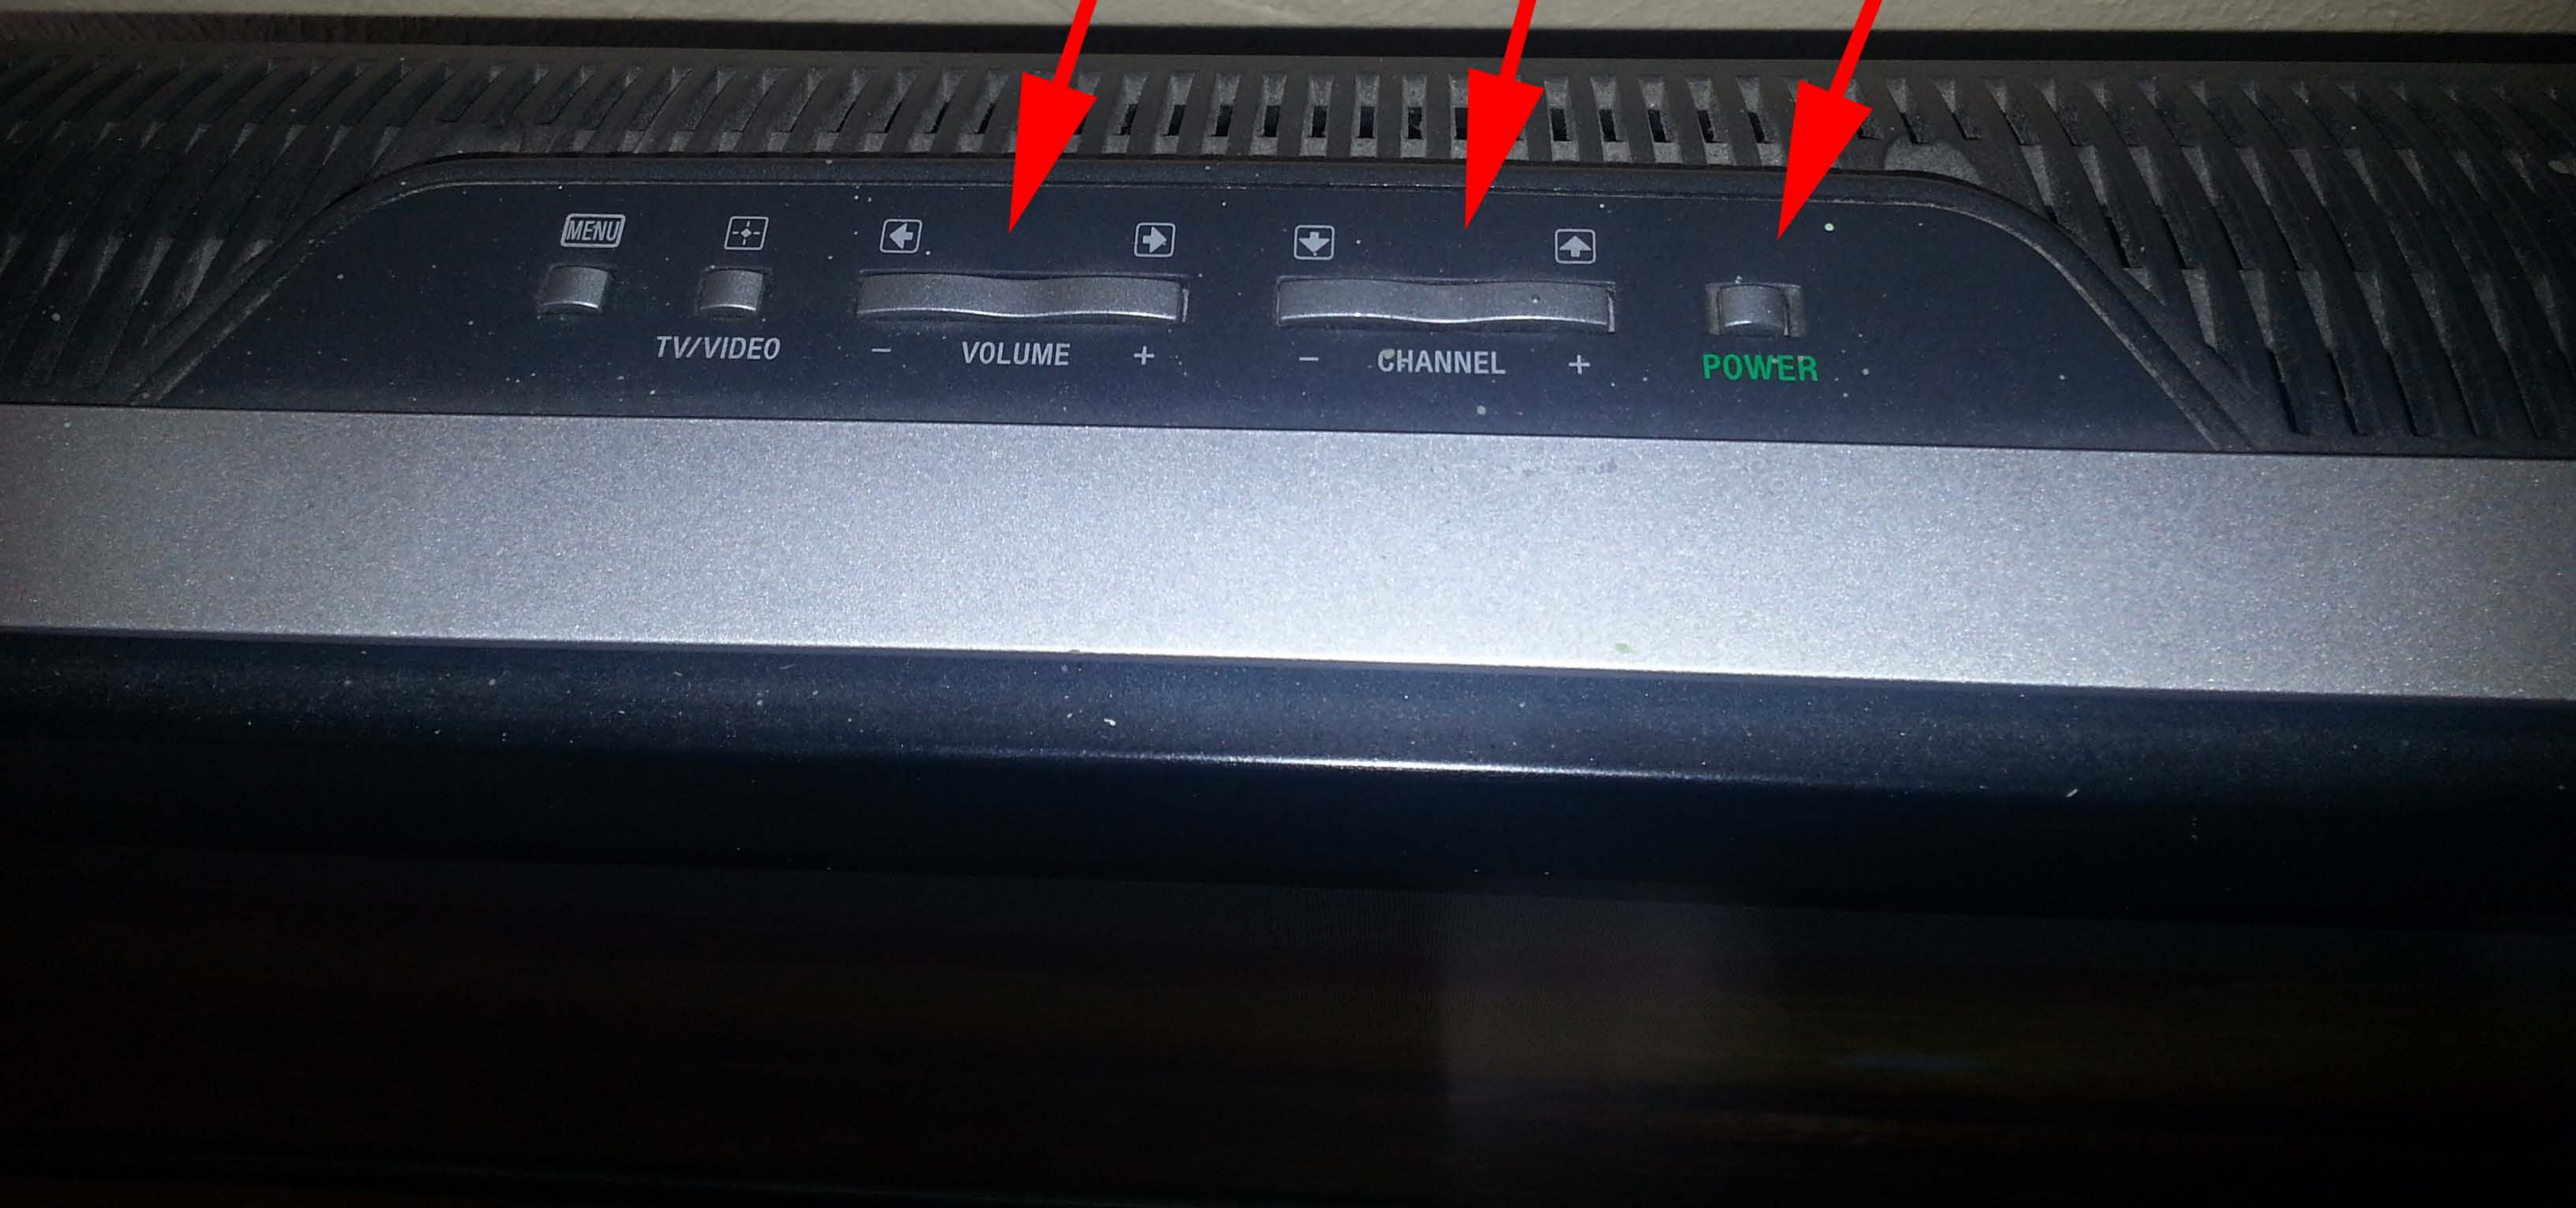

TV

Power
Cable

Channel

RCA

Volume

Channel

Power

Cable Channel Display on TV Display

1001
115C111

Scenic Hawaii HD
12:00 - 3:00 pm

SONY

100111 115C111 HDMI

Cable Box is plugged in when lit

480i

1:46

POWER

GUIDE INFO EXIT SETTINGS

Button to turn cable on or off

REC/AUTO 1080i

1:46

GUIDE INFO EXIT SETTINGS

Cable is powered on

TV Channel Display