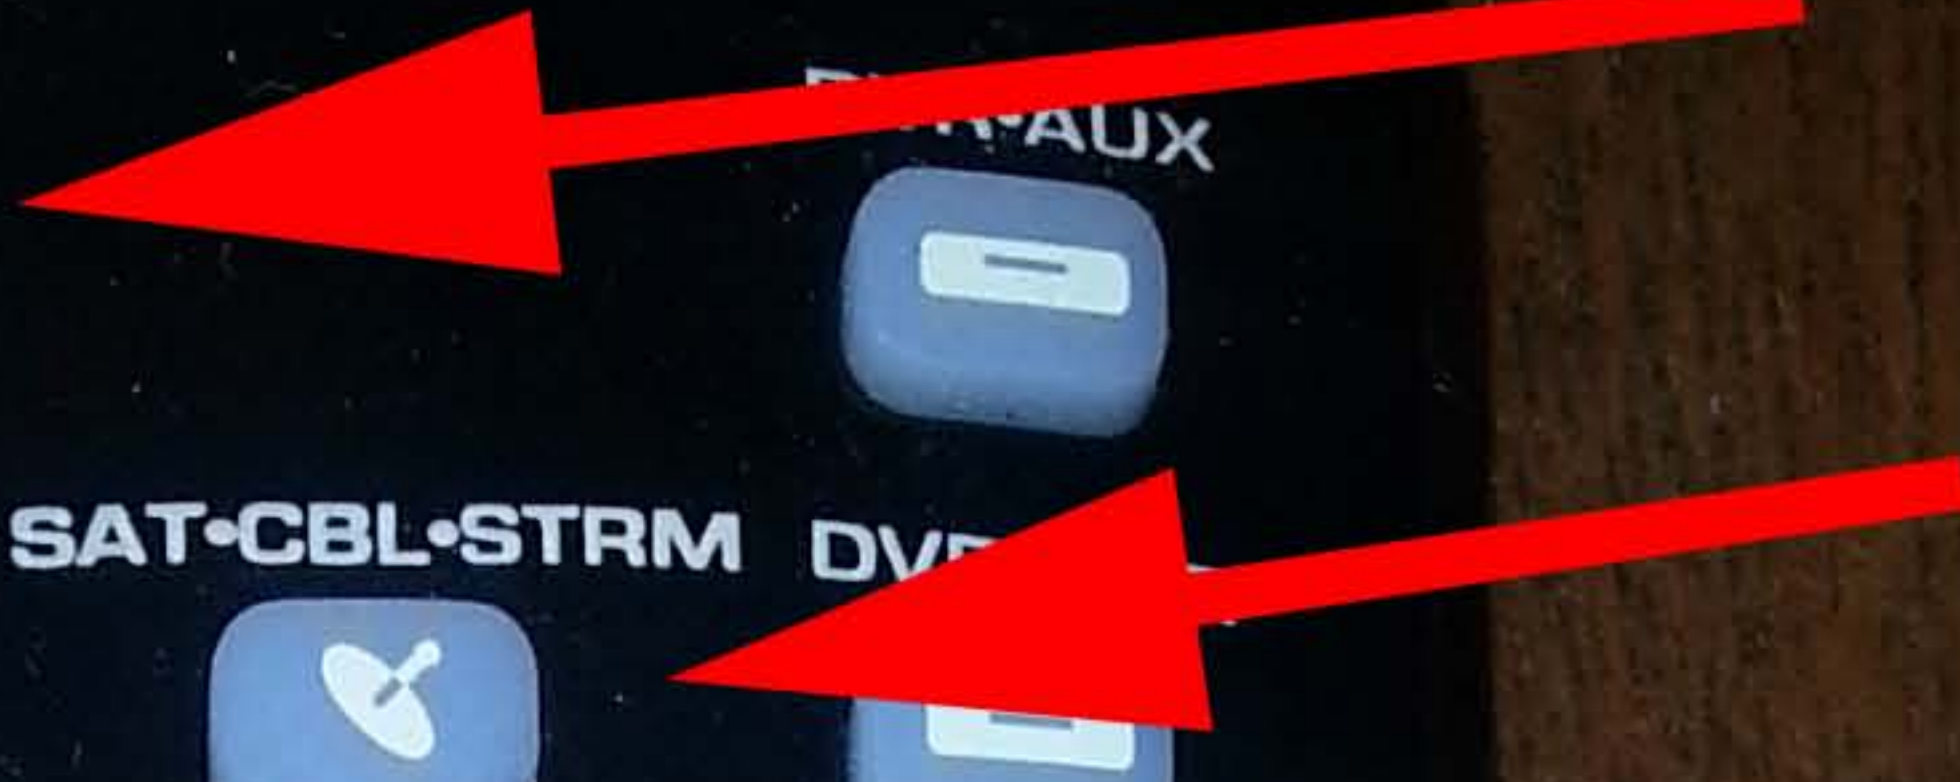

TV

Power
Cable

Channel

RCA

Volume

Channel

Power

Cable Channel Display on TV Display

1001
115C111

Scenic Hawaii HD
12:00 - 3:00 pm

SONY

100111 115C111 HDMI

Cable Box is plugged in when lit

480i

1:46

POWER

GUIDE INFO EXIT SETTINGS

Button to turn cable on or off

REC/AUTO 1080i

1:46

GUIDE INFO EXIT SETTINGS

Cable is powered on

TV Channel Display