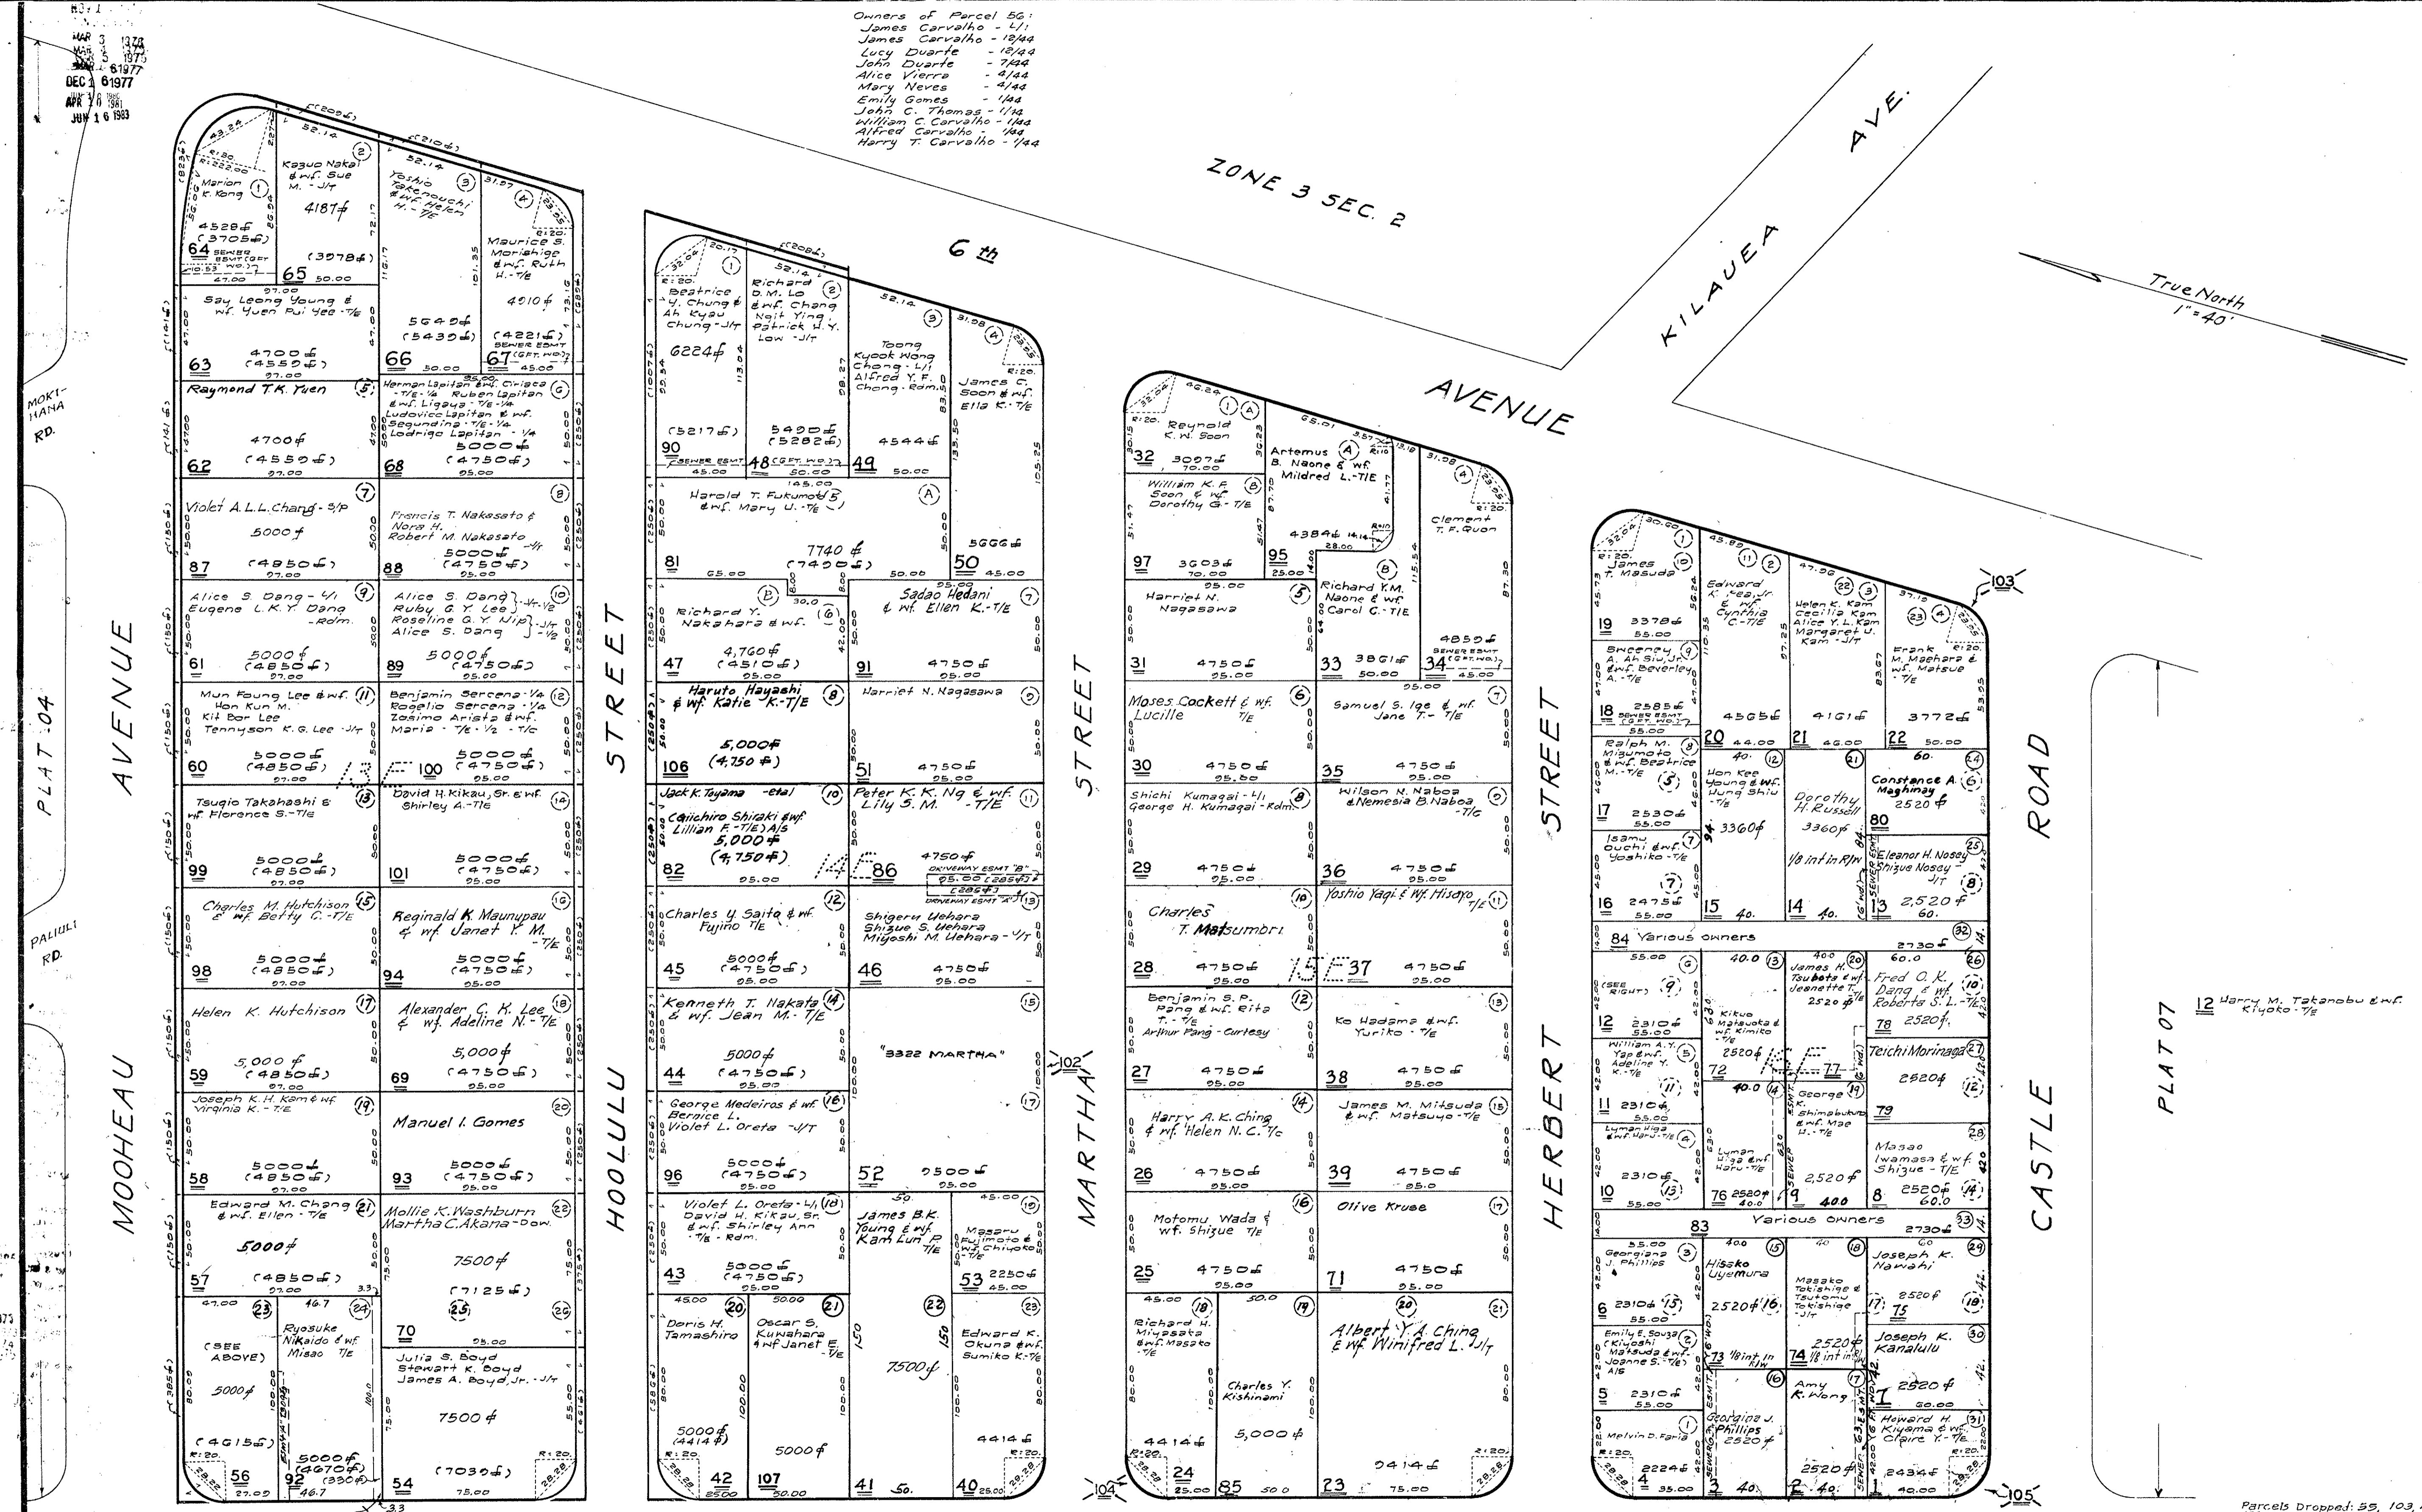

MAR 3 1938  
DEC 3 6 1977  
APR 1 9 1981  
JUN 1 9 1983

Owners of Parcel 56:  
James Carvalho - 1/1  
James Carvalho - 12/14  
Lucy Duarte - 7/14  
John Duarte - 7/14  
Alice Vianna - 4/14  
Mary Neves - 4/14  
Emily Gomes - 1/4  
John C. Thomas - 1/14  
William C. Carvalho - 1/14  
Alfred Carvalho - 1/14  
Harry T. Carvalho - 7/14

Dwg. No. 572  
By: [Name]  
Source: [Name]

KAPAHULU TRACT, KAIMUKI

PLAT 12

ADVANCE SHEET  
SUBJECT TO CHANGE

FIRST DIVISION		
ZONE	SEC.	PLAT
3	1	06
CONTAINING 71 PARCELS		
Scale: 1 in. = 40 ft		

Parcels Dropped: 55, 103, 104, 105, 106