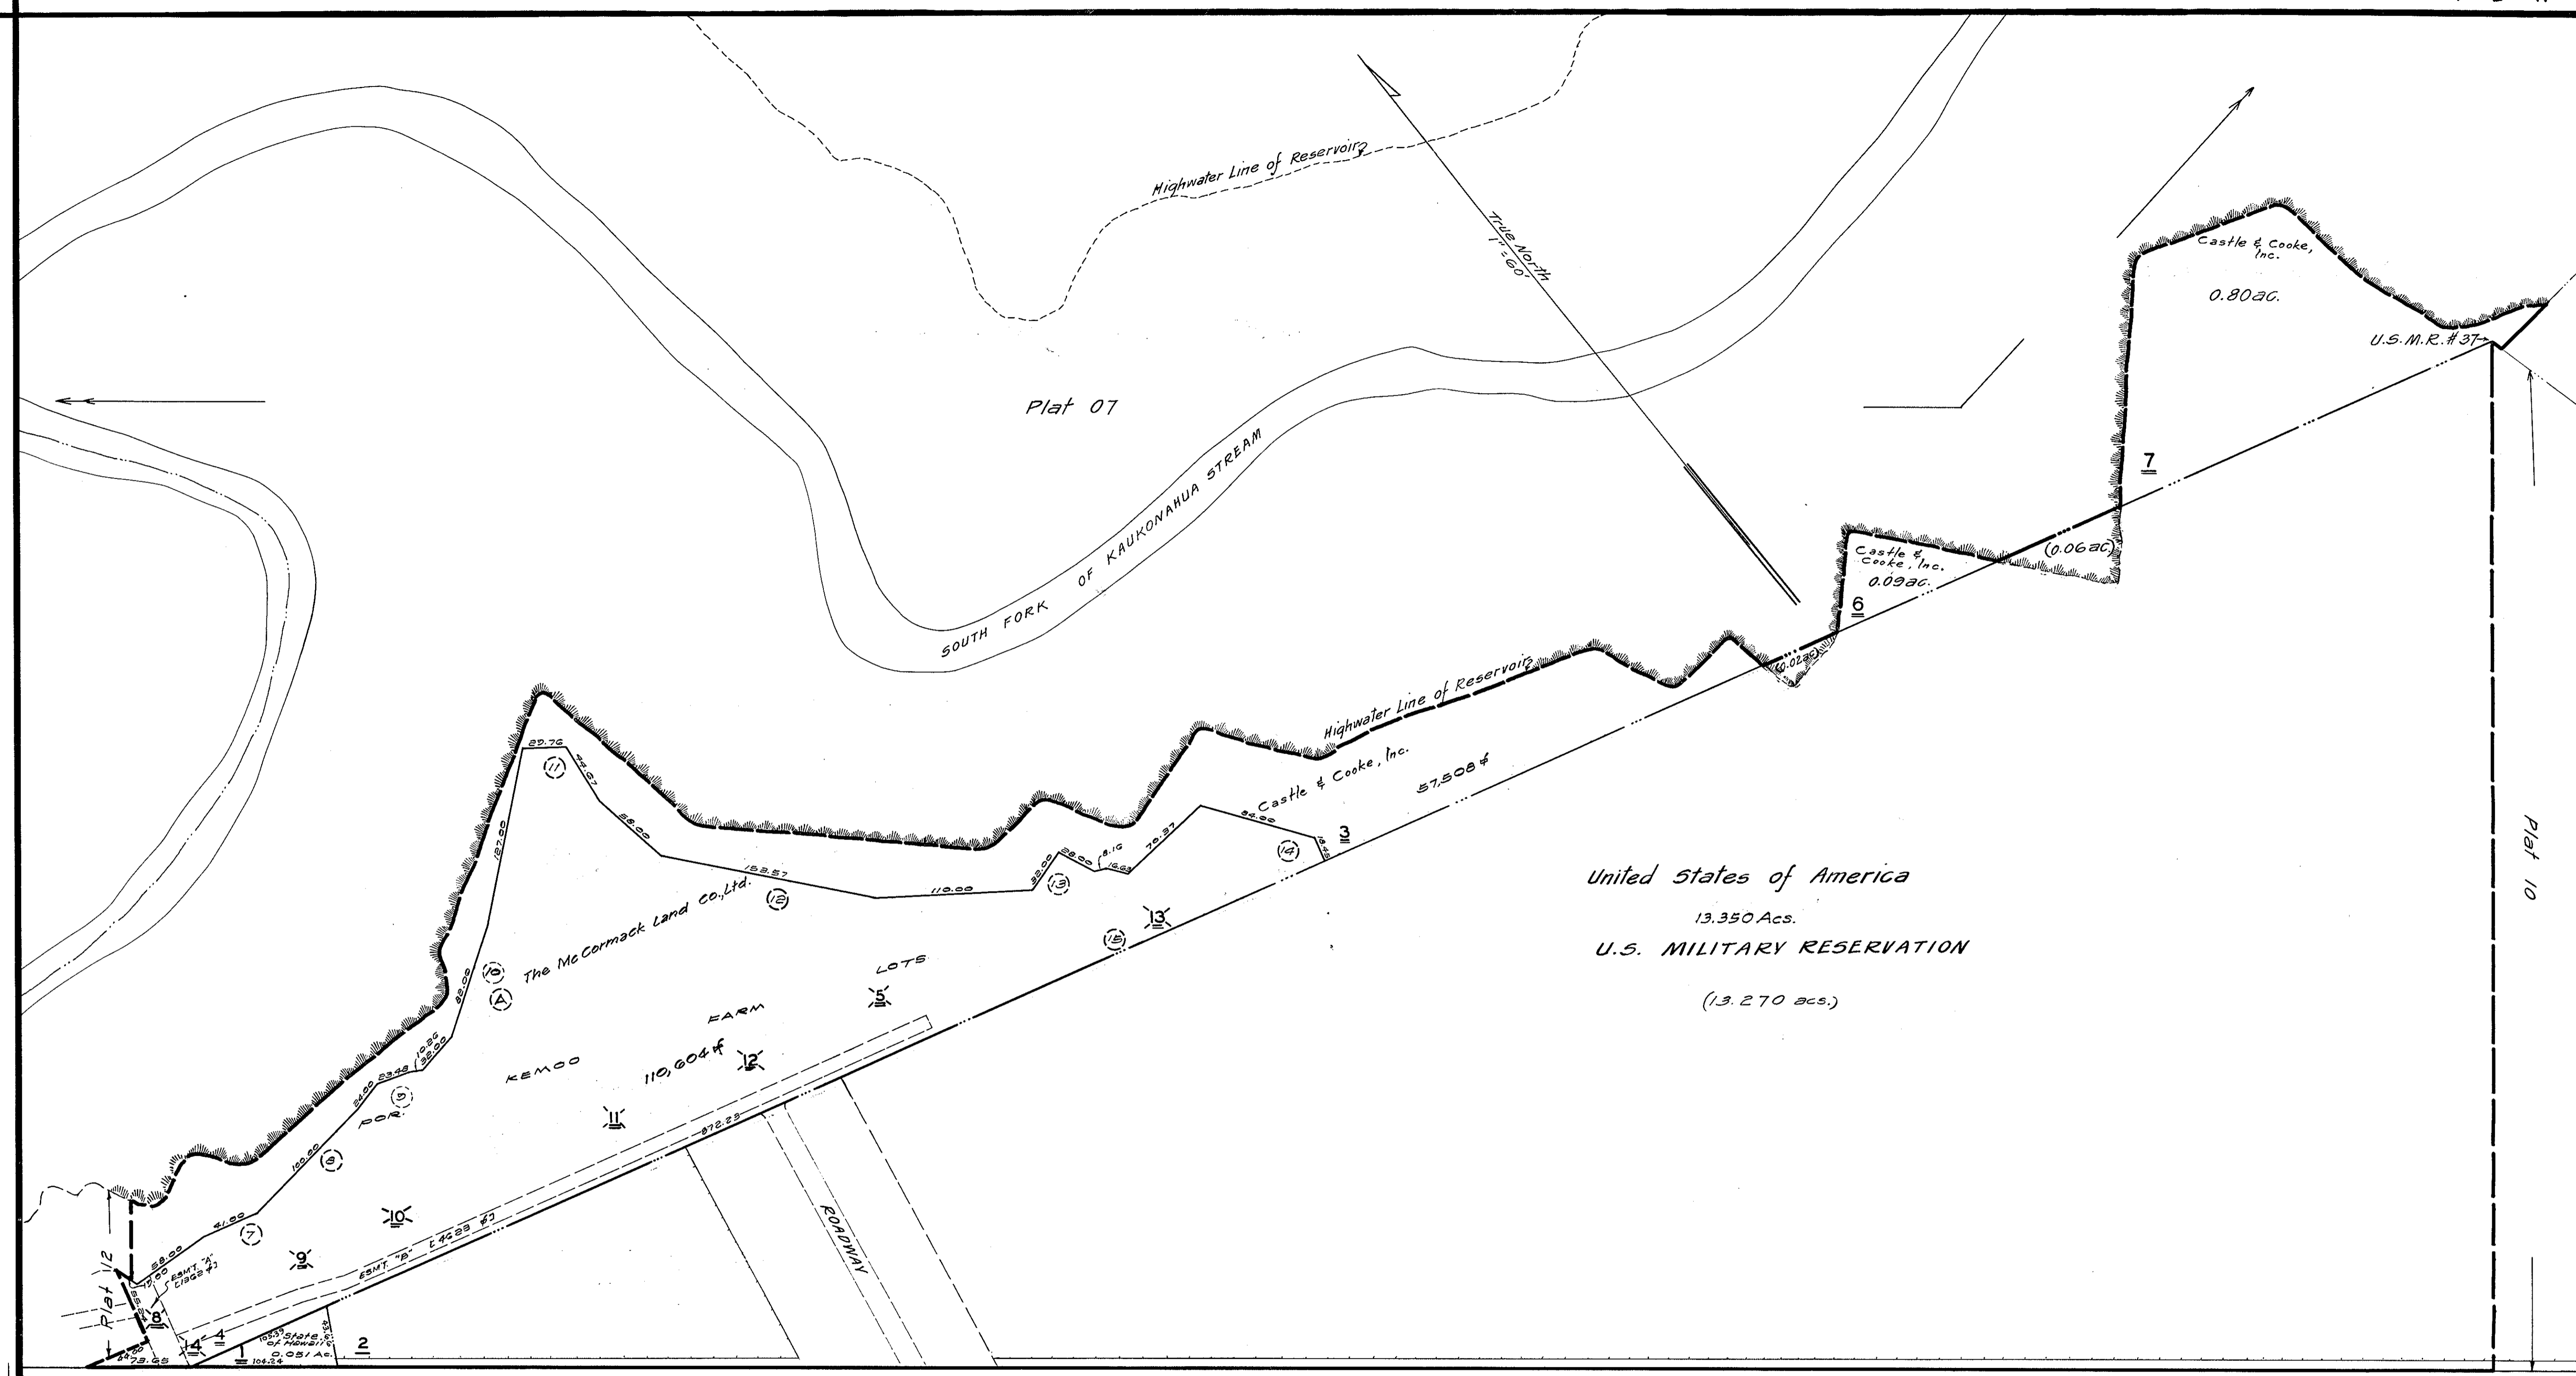

RECORDED
 FEB 7 1940
 NOV 6 47
 DEC 16 48
 MAR 20 49
 JUN 28 50
 OCT 10 50
 NOV 26 50
 JAN 30 51
 JUL 15 52
 DEC 1 53
 JUN 6 54
 DEC 12 54
 JUN 12 57
 DEC 22 57
 JUN 21 57

Dwg. No.: 32.46
 Source: Tax Maps Bureau & Survey Dept.
 By: J.H. & J.K. Aug. 1937
 To Schofield Bks.

SUBJECT TO CHANGE

Parcels Dropped: 10, 5, 8, 9, 11, 12, 13, 14.

FIRST ZONE	DIVISION SEC.	PLAT
7	3	11

CONTAINING PARCELS
SCALE: 1 in. = 60 ft.