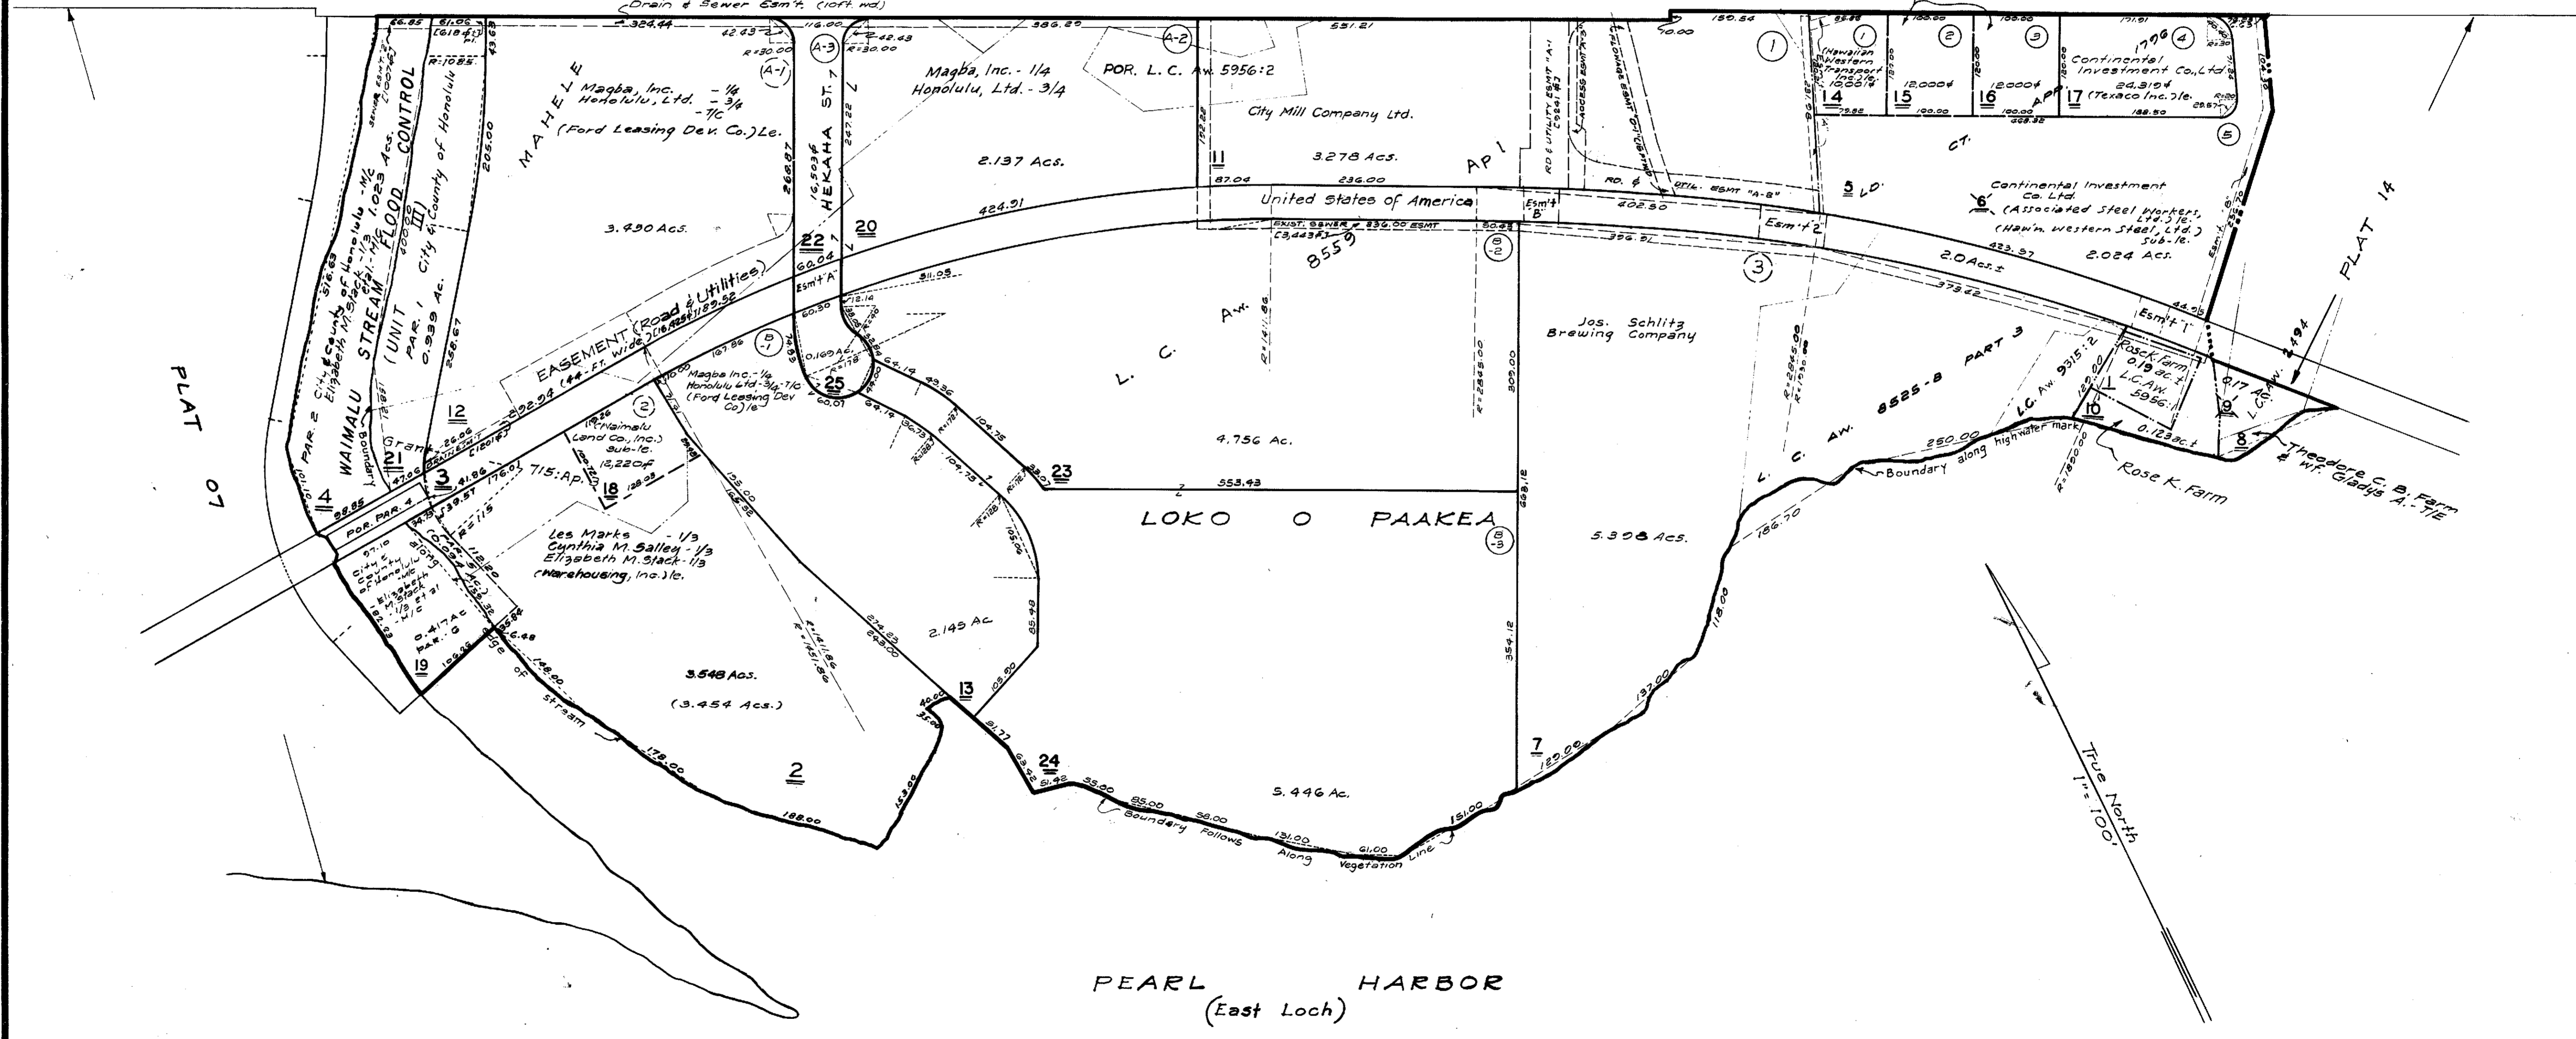

← To Pearl City KAMEHAMEHA HIGHWAY To Honolulu →

AUG 2 1967
 APR 4 1970
 JUN 8 1972
 JUN 23 1975
 JUN 24 1976
 MAY 2 01977

Dwg. No. 5196
 Source: Ld. Ct. App. 496
 By: P.K. - E.B. June - 1957

Port WAIMALU, EWA, OAHU

Parcels Dropped:
 18, 20, 21, 22, 23, 24, 25, 26

FIRST DIVISION		
ZONE	SEC.	PLAT
9	8	09
CONTAINING		PARCELS
SCALE: 1" = 100'		

SUBJECT TO CHANGE